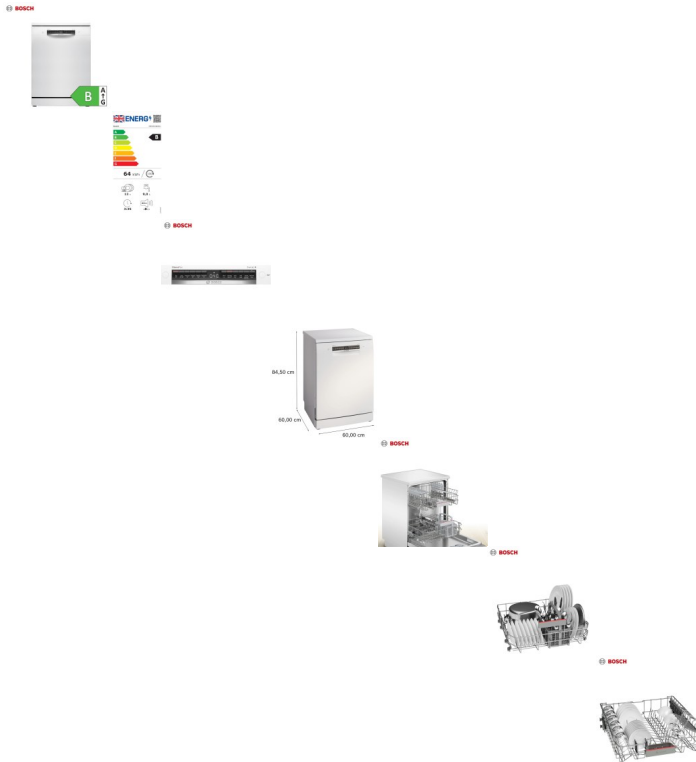

Bosch 60cm Serie4 Dishwasher (SMS4EKW06G)

One of our best-selling dishwashers, this serie4 model from Bosch has a full stainless steel tub and has a good choice of programs ranging from a quick wash to a very economical 50 °C cycle.

Rating: Not Rated Yet

Price

Tooby's Price £520.00

[Ask a question about this product](#)

Manufacturer [Bosch](#)

Description

- Capacity: 14 Place Settings
- Conventional lower level cutlery basket
- 5 programmes: Intensive (70 °C), Auto (45 - 65 °C), Express (65 °C), Silence (50 °C), Eco (50 °C)
- 4 special options: Vario Speed+, Machine care, Extra dry, Half load
- Height adjustable top basket
- Plate and cup racks are foldable
- Timer Delay: 1–24 hours
- Leak Protection system
- Full stainless interior body
- Dimensions (mm): 845(h) x 600(w) x 600(d)