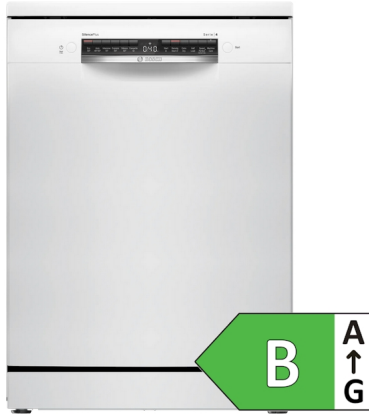

Bosch 60cm Serie4 Dishwasher (SMS4EKW06G)

One of our best-selling dishwashers, this serie4 model from Bosch has a full stainless steel tub and has a good choice of programs ranging from a quick wash to a very economical 50 °C cycle.

Rating: Not Rated Yet

Price

Tooby's Price £520.00

[Ask a question about this product](#)

Manufacturer [Bosch](#)

Description

- Capacity: 14 Place Settings
- Conventional lower level cutlery basket
- 5 programmes: Intensive (70 °C), Auto (45 - 65 °C), Express (65 °C), Silence (50 °C), Eco (50 °C)
- 4 special options: Vario Speed+, Machine care, Extra dry, Half load
- Height adjustable top basket
- Plate and cup racks are foldable
- Timer Delay: 1–24 hours
- Leak Protection system
- Full stainless interior body
- Dimensions (mm): 845(h) x 600(w) x 600(d)