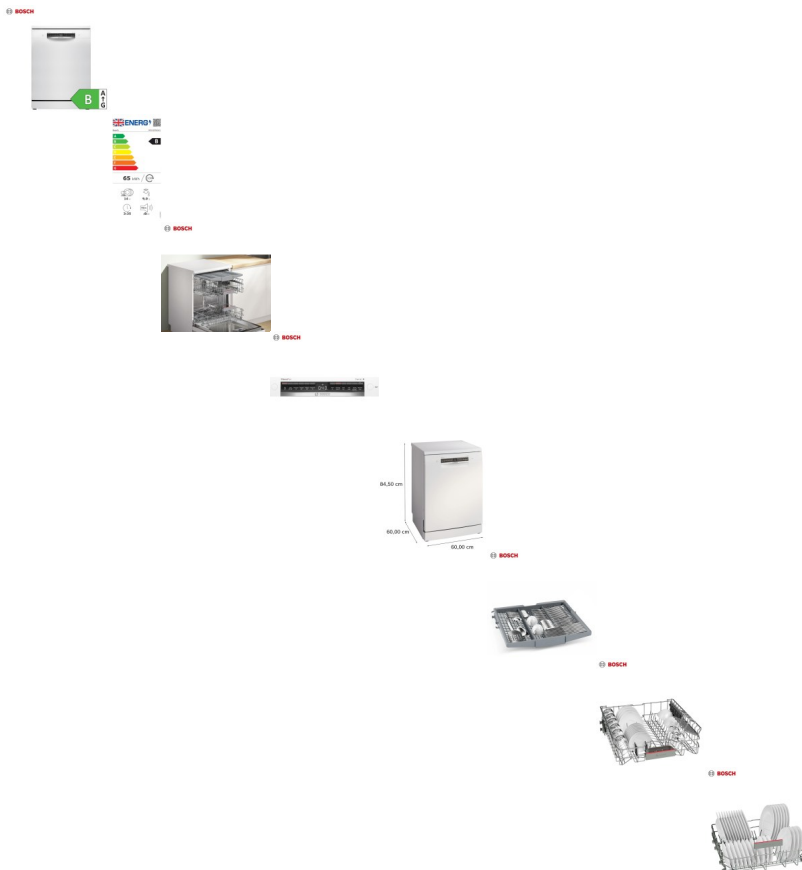

Bosch 60cm Serie4 Vario Drawer Dishwasher (SMS4EMW06G)

One of our best-selling dishwashers, this serie4 model from Bosch has a full stainless steel tub and has a good choice of programs ranging from a quick wash to a very economical 50 °C cycle.

Rating: Not Rated Yet

Price

Tooby's Price £600.00

[Ask a question about this product](#)

Manufacturer [Bosch](#)

Description

- Capacity: 14 Place Settings
- Upper level cutlery tray
- 5 programmes: Intensive (70 °C), Auto (45 - 65 °C), Express (65 °C), Silence (50 °C), Eco (50 °C)
- 4 special options: Vario Speed+, Machine care, Extra dry, Half load
- Height adjustable top basket
- Plate and cup racks are foldable
- Timer Delay: 1–24 hours
- Leak Protection system
- Full stainless interior body
- Dimensions (mm): 845(h) x 600(w) x 600(d)