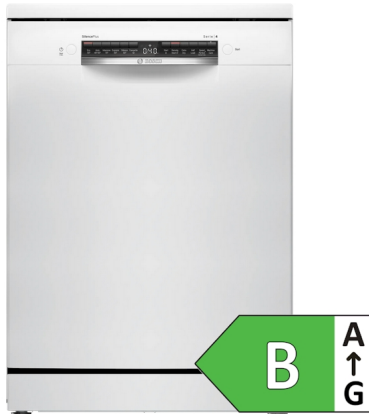

Bosch 60cm Serie4 Vario Drawer Dishwasher (SMS4EMW06G)

One of our best-selling dishwashers, this serie4 model from Bosch has a full stainless steel tub and has a good choice of programs ranging from a quick wash to a very economical 50 °C cycle.

Rating: Not Rated Yet

Price

Tooby's Price £600.00

[Ask a question about this product](#)

Manufacturer [Bosch](#)

Description

- Capacity: 14 Place Settings
- Upper level cutlery tray
- 5 programmes: Intensive (70 °C), Auto (45 - 65 °C), Express (65 °C), Silence (50 °C), Eco (50 °C)
- 4 special options: Vario Speed+, Machine care, Extra dry, Half load
- Height adjustable top basket
- Plate and cup racks are foldable
- Timer Delay: 1–24 hours
- Leak Protection system
- Full stainless interior body
- Dimensions (mm): 845(h) x 600(w) x 600(d)