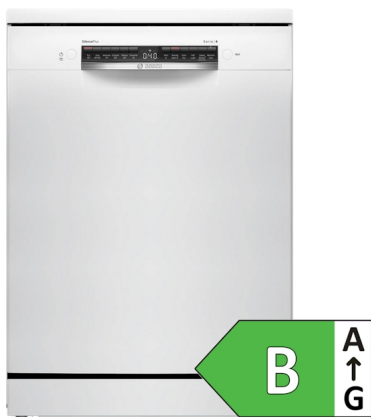

Bosch 60cm Serie4 Vario Drawer Dishwasher (SMS4EMW06G)

One of our best-selling dishwashers, this serie4 model from Bosch has a full stainless steel tub and has a good choice of programs ranging from a quick wash to a very economical 50 °C cycle.

Rating: Not Rated Yet
Price
Tooby's Price £599.00

[Ask a question about this product](#)

Manufacturer [Bosch](#)

Description

- Capacity: 14 Place Settings
- Upper level cutlery tray
- 5 programmes: Intensive (70 °C), Auto (45 - 65 °C), Express (65 °C), Silence (50 °C), Eco (50 °C)
- 4 special options: Vario Speed+, Machine care, Extra dry, Half load
- Height adjustable top basket
- Plate and cup racks are foldable
- Timer Delay: 1–24 hours
- Leak Protection system
- Full stainless interior body
- Dimensions (mm): 845(h) x 600(w) x 600(d)