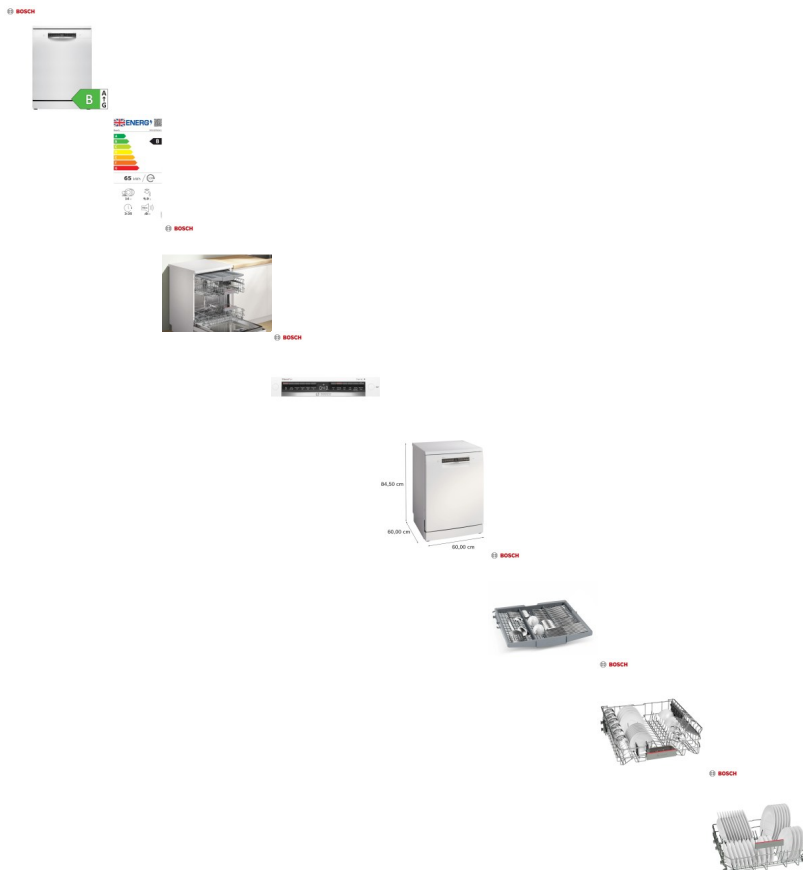

## Bosch 60cm Serie4 Vario Drawer Dishwasher (SMS4EMW06G)

One of our best-selling dishwashers, this serie4 model from Bosch has a full stainless steel tub and has a good choice of programs ranging from a quick wash to a very economical 50 °C cycle.

#### Description

- Capacity: 14 Place Settings
- Upper level cutlery tray
- 5 programmes: Intensive (70 °C), Auto (45 - 65 °C), Express (65 °C), Silence (50 °C), Eco (50 °C)
- 4 special options: Vario Speed+, Machine care, Extra dry, Half load
- Height adjustable top basket
- Plate and cup racks are foldable
- Timer Delay: 1–24 hours
- Leak Protection system
- Full stainless interior body
- Dimensions (mm): 845(h) x 600(w) x 600(d)