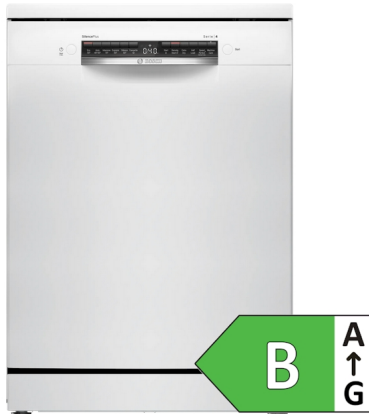

## Bosch 60cm Serie4 Vario Drawer Dishwasher (SMS4EMW06G)

One of our best-selling dishwashers, this serie4 model from Bosch has a full stainless steel tub and has a good choice of programs ranging from a quick wash to a very economical 50 °C cycle.

#### Description

- Capacity: 14 Place Settings
- Upper level cutlery tray
- 5 programmes: Intensive (70 °C), Auto (45 - 65 °C), Express (65 °C), Silence (50 °C), Eco (50 °C)
- 4 special options: Vario Speed+, Machine care, Extra dry, Half load
- Height adjustable top basket
- Plate and cup racks are foldable
- Timer Delay: 1–24 hours
- Leak Protection system
- Full stainless interior body
- Dimensions (mm): 845(h) x 600(w) x 600(d)