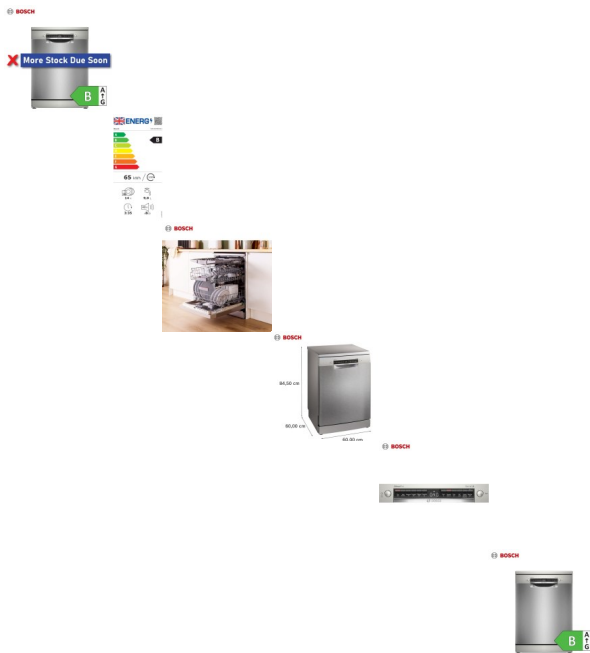

Bosch 60cm Serie4 Vario Drawer Dishwasher (Silver) (SMS4EMI06G)

One of our best-selling dishwashers, this serie4 model from Bosch has a full stainless steel tub and has a good choice of programs ranging from a quick wash to a very economical 50 °C cycle.

Rating: Not Rated Yet

Price

Tooby's Price £580.00

[Ask a question about this product](#)

Manufacturer [Bosch](#)

Description

- Capacity: 14 Place Settings
- Upper level cutlery tray
- 5 programmes: Intensive (70 °C), Auto (45 - 65 °C), Express (65 °C), Silence (50 °C), Eco (50 °C)
- 4 special options: Vario Speed+, Machine care, Extra dry, Half load
- Height adjustable top basket
- Plate and cup racks are foldable
- Timer Delay: 1–24 hours
- Leak Protection system
- Full stainless interior body
- Dimensions (mm): 845(h) x 600(w) x 600(d)