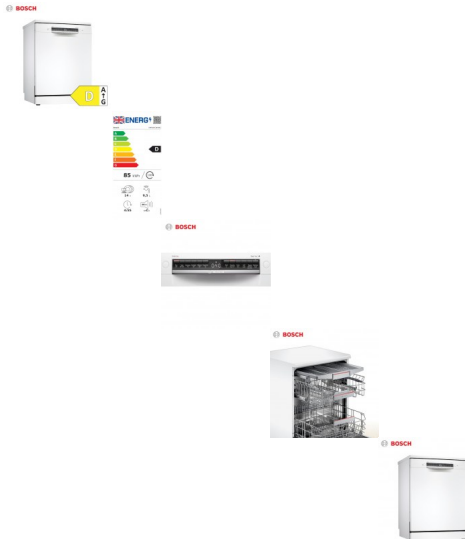

Bosch 60cm Vario Drawer Dishwasher (SMS4HCW40G)

With its full stainless steel tub construction, this Bosch dishwasher is a great workhorse for a busy kitchen.

Rating: Not Rated Yet

Price

Tooby's Price £604.00

[Ask a question about this product](#)

Manufacturer [Bosch](#)

Description

- Capacity: 14 Place Settings

- VarioDrawer: 3rd level loading for cutlery and smaller kitchen utensils.
- 5 programmes: Intensive (70 °C), Auto (45 - 65 °C), Express (65 °C), Silence (50 °C)
- 4 special options: Vario Speed+, Machine care, Extra dry, Half load
- Height adjustable top basket
- Plate and cup racks are foldable
- Timer Delay: 1-24 hours
- Leak Protection system
- Full stainless interior body
- Dimensions (mm): 845(h) x 600(w) x 600(d)