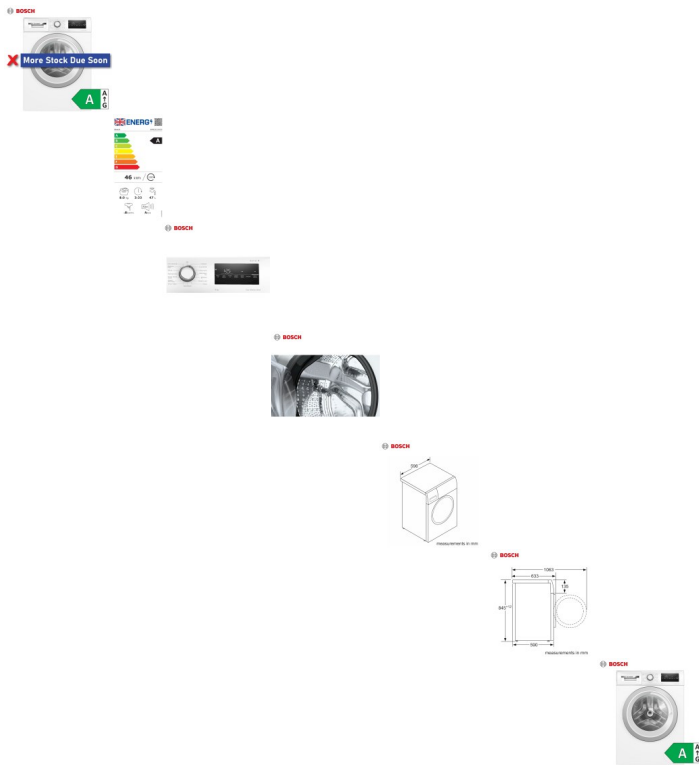

## Bosch 8kg 1400 Spin Serie4 Washing Machine (WAN28258)

This 8 kg washing machine from Bosch achieves an impressive A energy rating when using the Eco 40-60 cycle, it also features the wave guide drum normally only found on machines higher up the range, so it's gentle on clothes and your pocket!

Rating: Not Rated Yet

**Price**

Tooby's Price £450.00

[Ask a question about this product](#)

Manufacturer [Bosch](#)

Description

- Max 8 kg Load
- A rated when using the Eco 40-60 Cycle
- Flexible temperature control, choose your own dependent on fabric type.
- Wave guide drum is gentler on your clothes, improves spin and wash performance.
- Speed perfect option for time when you need a smaller load done quickly.
- Super quick 30 min wash for last minute washing needs.
- Dimensions (H x W): 84.5 cm x 59.8 cm
- Appliance depth: 59 cm
- Appliance depth including door: 63.2 cm
- Appliance depth with open door: 106.3 cm