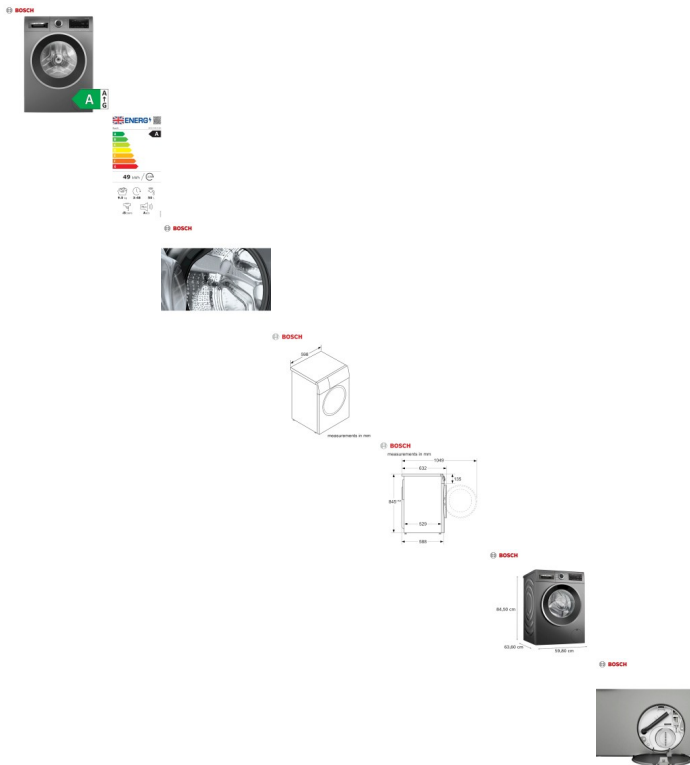

## Bosch 9kg 1400 Spin Serie4 Washing Machine (Cast Iron Grey) (WGG244ZCGB)

Add some graphite style to your kitchen or utility room, with this A rated washing machine with up to 9 kg load and spin of up to 1400 rpm, this machine is gentle on your clothes thanks to the wave guide drum.

#### Description

- Max 9 kg Load
- A rated when using the Eco 40-60 Cycle
- Flexible temperature control, choose your own dependent on fabric type.
- Wave guide drum is gentler on your clothes, improves spin and wash performance.
- Speed perfect option for time when you need a smaller load done quickly.
- Super quick 30 min wash for last minute washing needs.
- Dimensions (H x W): 84.5 cm x 59.8 cm
- Washer depth: 58.8 cm
- Washer depth including door: 63.2 cm
- Washer depth with open door: 104.9 cm