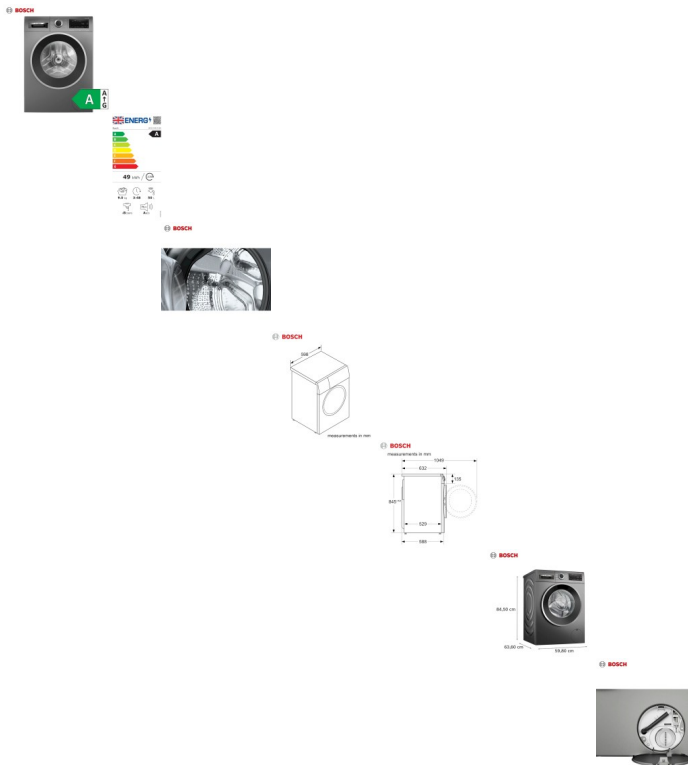

Bosch 9kg 1400 Spin Serie4 Washing Machine (Cast Iron Grey) (WGG244ZCGB)

Add some graphite style to your kitchen or utility room, with this A rated washing machine with up to 9 kg load and spin of up to 1400 rpm, this machine is gentle on your clothes thanks to the wave guide drum.

Rating: Not Rated Yet

Price

Tooby's Price £600.00

[Ask a question about this product](#)

Manufacturer [Bosch](#)

Description

- Max 9 kg Load
- A rated when using the Eco 40-60 Cycle
- Flexible temperature control, choose your own dependent on fabric type.
- Wave guide drum is gentler on your clothes, improves spin and wash performance.
- Speed perfect option for time when you need a smaller load done quickly.
- Super quick 30 min wash for last minute washing needs.
- Dimensions (H x W): 84.5 cm x 59.8 cm
- Washer depth: 58.8 cm
- Washer depth including door: 63.2 cm
- Washer depth with open door: 104.9 cm