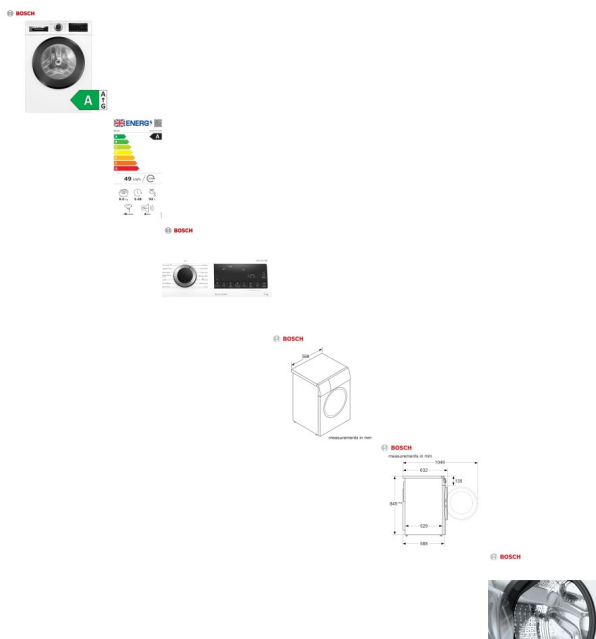

Bosch 9kg 1400 Spin Serie4 Washing Machine **Save £100** (WGG24400GB)

Say hello to even more energy saving with this A rated washing machine with up to 9 kg load and spin of up to 1400 rpm, this machine is gentle on your clothes thanks to the wave guide drum. Save £100 - Normally £599

Rating: Not Rated Yet

Price

Tooby's Price £499.00

[Ask a question about this product](#)

Manufacturer [Bosch](#)

Description

- Max 9 kg Load
- A rated when using the Eco 40-60 Cycle
- Flexible temperature control, choose your own dependent on fabric type.
- Wave guide drum is gentler on your clothes, improves spin and wash performance.
- Speed perfect option for time when you need a smaller load done quickly.
- Super quick 30 min wash for last minute washing needs.
- Dimensions (H x W): 84.5 cm x 59.8 cm
- Appliance depth: 58.8 cm
- Appliance depth including door: 63.2 cm
- Appliance depth with open door: 104.9 cm