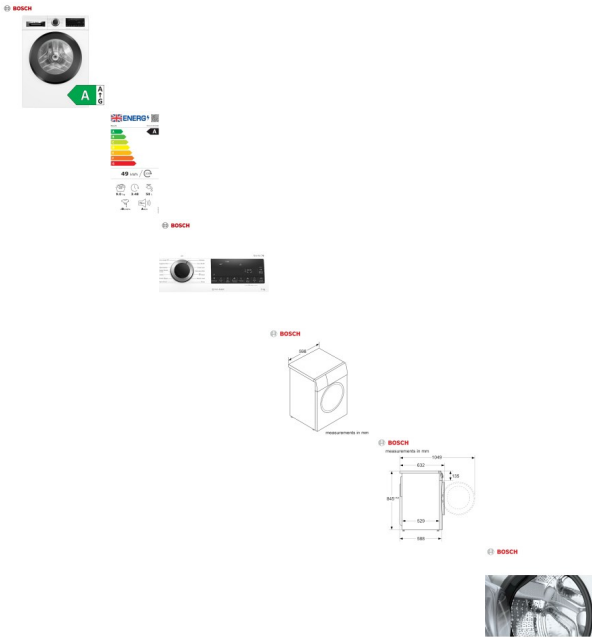

Bosch 9kg 1400 Spin Serie4 Washing Machine **Save £100** (WGG24400GB)

Say hello to even more energy saving with this A rated washing machine with up to 9 kg load and spin of up to 1400 rpm, this machine is gentle on your clothes thanks to the wave guide drum. Save £100 - Normally £600

Rating: Not Rated Yet

Price

Tooby's Price £500.00

[Ask a question about this product](#)

Manufacturer [Bosch](#)

Description

- Max 9 kg Load
- A rated when using the Eco 40-60 Cycle
- Flexible temperature control, choose your own dependent on fabric type.
- Wave guide drum is gentler on your clothes, improves spin and wash performance.
- Speed perfect option for time when you need a smaller load done quickly.
- Super quick 30 min wash for last minute washing needs.
- Dimensions (H x W): 84.5 cm x 59.8 cm
- Appliance depth: 58.8 cm
- Appliance depth including door: 63.2 cm
- Appliance depth with open door: 104.9 cm