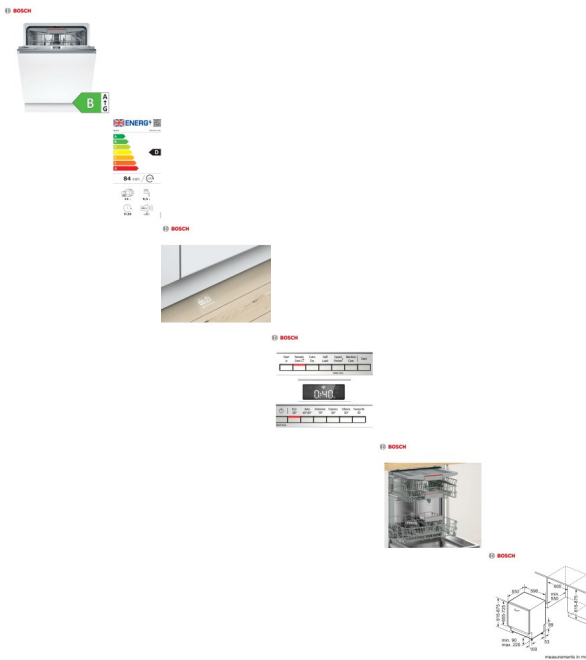

Bosch Serie 6 Fully Integrated Dishwasher with PerfectDry ** Save £150 ** (SMV6ZCX10G)

This dishwasher from Bosch does everything it can to give great results every time. It's packed with lots of great features including PerfectDry Zeolith drying system that improves the drying performance even with plastic items. Save £150 - Was £850

Rating: Not Rated Yet

Price

Tooby's Price £700.00

[Ask a question about this product](#)

Manufacturer [Bosch](#)

Description

- Stainless steel interior walls and base
- PerfectDry Zeolith drying system
- Direct program selection with direct button controls
- Third level Vario drawer for cutlery
- New easy glide basket rollers and anti derail stoppers

- Eco 50
- 45-65' Automatic
- Intensive 70'
- Express 60'
- Silence 50'

Options and extra functions

- Remote start
- Extra dry
- Half Load
- Speed Perfect
- Machine care
- Delay start
- Timelight - projects the remaining cycle time on to the surface of the floor