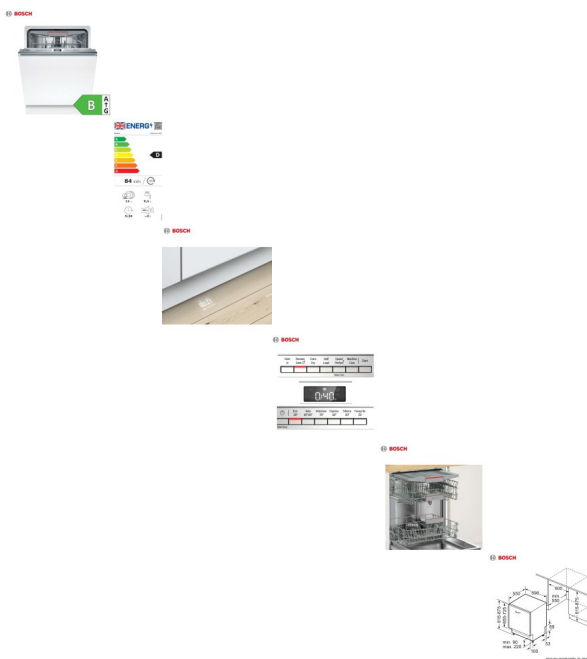

Bosch Serie 6 Fully Integrated Dishwasher with PerfectDry (SMV6ZCX10G)

This dishwasher from Bosch does everything it can to give great results every time. It's packed with lots of great features including PerfectDry Zeolith drying system that improves the drying performance even with plastic items.

Rating: Not Rated Yet

Price

Tooby's Price £849.00

[Ask a question about this product](#)

Manufacturer [Bosch](#)

Description

- Stainless steel interior walls and base
- PerfectDry Zeolith drying system
- Direct program selection with direct button controls
- Third level Vario drawer for cutlery
- New easy glide basket rollers and anti derail stoppers

- Eco 50
- 45-65' Automatic
- Intensive 70'
- Express 60'
- Silence 50'

Options and extra functions

- Remote start
- Extra dry
- Half Load
- Speed Perfect
- Machine care
- Delay start
- Timelight - projects the remaining cycle time on to the surface of the floor