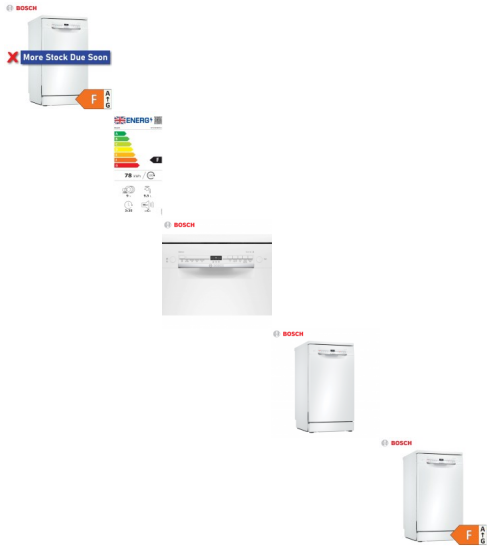

Bosch Serie2 45cm Slimline Dishwasher (SPS2IKW01G)

All the features of a full size dishwasher in a smaller 45 cm wide model, great for when space is tight.

Rating: Not Rated Yet

Price

Tooby's Price £450.00

[Ask a question about this product](#)

Manufacturer [Bosch](#)

Description

- F Energy Rating when using the Eco wash program

- 9 Place setting capacity
- Compatible with Bosch home connect

Programs:

- Pre-Rinse
- Eco Wash
- Intensive Wash
- Auto 45-65

Dimensions

- Width 450mm
- Depth 600mm
- Height 850mm