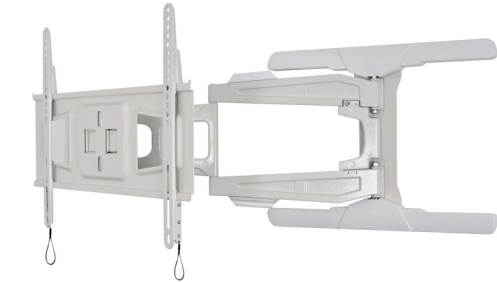

Btech Ultra-Slim Double Arm Wall Mount - White (BT8221W)

This is an elegant looking wall mount and has lots of swivel. Installation available. Please ring for a price.

Rating: Not Rated Yet

Price

Tooby's Price £130.00

[Ask a question about this product](#)

Manufacturer [Btech](#)

Description

- Fit screens up to 65"
- Maximum TV weight: 36KG
- Easy tilt adjustment
- 3 Swivel points: 180° at wall, 360° at central pivot point, 180° at interface
- Fits TV fixing mounts up to 600 mm x 400 mm
- Only 37 mm from the wall
- Cover plates to hide installation screws
- Security locking screws included