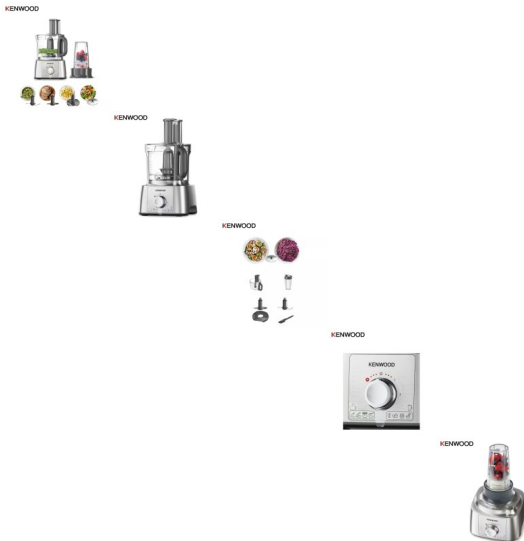

Kenwood MultiPro Express Food Processor (Silver) (FDP65.180SI)

KENWOOD

Make light work of food preparation and pastry making with this compact and flexible food processor from Kenwood.

Rating: Not Rated Yet

Price

Tooby's Price £84.99

[Ask a question about this product](#)

Manufacturer [Kenwood](#)

Description

- 1000 watts motor

- 3 Litre Bowl Capacity
 - 2 Speed settings and pulse option
 - Working Bowl Dry Capacity: 1.5Kg
 - Working Bowl Liquid Capacity: 1.5 Litre
-
- Dough function 600g Flour (Total ingredient max weight 1kg) 60 second max use, Allow 15 min cool downtime between uses
-
- Stainless steel knife blade
 - 4 mm Reversible slicing / grating disc
 - Dough tool
 - Emulsifying tool
 - Smoothie to go attachment
-
- Safety lock mechanism
 - Dishwasher safe parts
 - Non-slip feet
 - Dimensions : H:40 x W:22 x L:24 cm
 - Colour: White
-
- 2 accessories included
 - 1.25 litre jug capacity
 - 350 Watt power output
 - Specially designed blade for incredible cutting results
 - Pulse function helps reach the ideal consistency

Power-on and ready-to-cook indicators,
Removable non-stick plates for easy cleaning,
Clean hinge design,
Cord wrap & Non-slip feet,
Stores upright for compact storage - See more at: <http://www.breville.co.uk/tr52-breville-super-clean-2-slice-sandwich-toaster.html#sthash.Q6LtrRTh.dpuf>

Makes 2 toasted sandwiches
Stainless steel
Cut & seal technology
Non-stick plates - See more at: <http://www.breville.co.uk/tr52-breville-super-clean-2-slice-sandwich-toaster.html#sthash.Q6LtrRTh.dpuf>