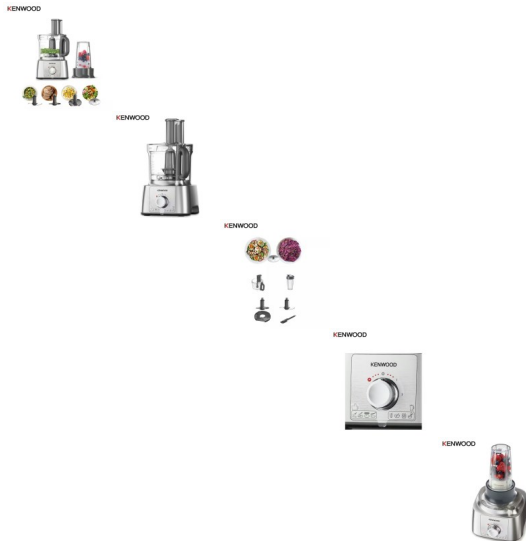

Kenwood MultiPro Express Food Processor (Silver) (FDP65.180SI)

KENWOOD

Make light work of food preparation and pastry making with this compact and flexible food processor from Kenwood.

Rating: Not Rated Yet

Price

Tooby's Price £84.99

[Ask a question about this product](#)

Manufacturer [Kenwood](#)

Description

- 1000 watts motor

- 3 Litre Bowl Capacity
 - 2 Speed settings and pulse option
 - Working Bowl Dry Capacity: 1.5Kg
 - Working Bowl Liquid Capacity: 1.5 Litre
-
- Dough function 600g Flour (Total ingredient max weight 1kg) 60 second max use, Allow 15 min cool downtime between uses
-
- Stainless steel knife blade
 - 4 mm Reversible slicing / grating disc
 - Dough tool
 - Emulsifying tool
 - Smoothie to go attachment
-
- Safety lock mechanism
 - Dishwasher safe parts
 - Non-slip feet
 - Dimensions : H:40 x W:22 x L:24 cm
 - Colour: White
-
- 2 accessories included
 - 1.25 litre jug capacity
 - 350 Watt power output
 - Specially designed blade for incredible cutting results
 - Pulse function helps reach the ideal consistency

Power-on and ready-to-cook indicators,
Removable non-stick plates for easy cleaning,
Clean hinge design,
Cord wrap & Non-slip feet,
Stores upright for compact storage - See more at: <http://www.breville.co.uk/tr52-breville-super-clean-2-slice-sandwich-toaster.html#sthash.Q6LtrRTh.dpuf>

Makes 2 toasted sandwiches
Stainless steel
Cut & seal technology
Non-stick plates - See more at: <http://www.breville.co.uk/tr52-breville-super-clean-2-slice-sandwich-toaster.html#sthash.Q6LtrRTh.dpuf>