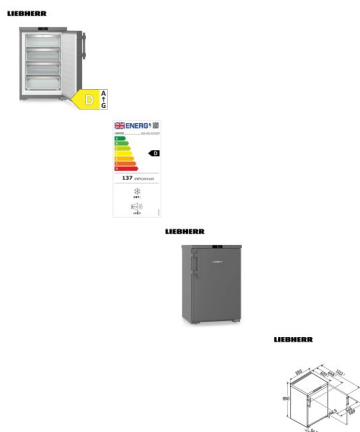

## Liebherr 55cm Wide SmartFrost Freezer (Dark Grey) (Garage Safe) (Fdgd1404)

**LIEBHERR**

55cm Wide freezer with four solid drawers, smart frost technology reduces ice build up, meaning less frequent defrosting.

Rating: Not Rated Yet

**Price**

Tooby's Price £470.00

[Ask a question about this product](#)

Manufacturer [Liebherr](#)

Description

- E Energy efficiency\*
- Smart frost - reduces ice build up
- Height 85 cm
- Width 55 cm

- Depth 61 cm \*
- Freezer Capacity 107 Litre
- 4 transparent freezer drawers
- Electronic temperature control
- Garage safe, suitable for low ambient temperature use (i.e. unheated room)
- LED interior light