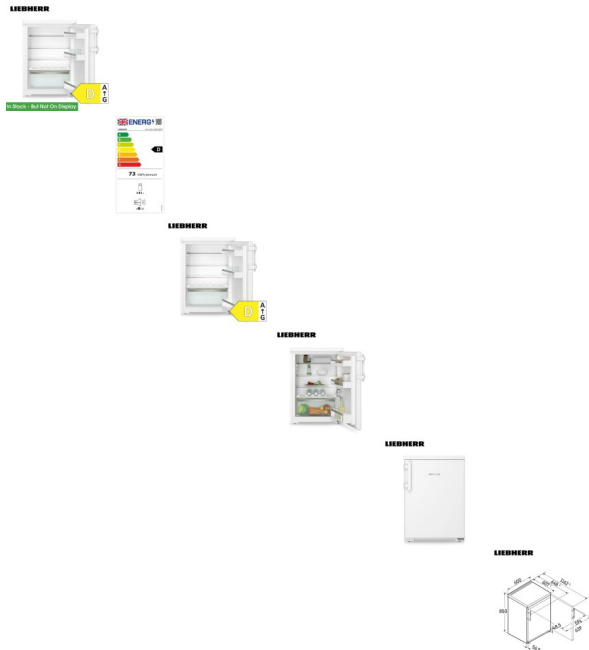

## Liebherr 60cm Wide 'Plus' Larder Fridge (White) (RDI1620)

**LIEBHERR**

In Stock - But Not On Display

This wide under counter larder fridge from Liebherr offer plenty of shelf positions and has a handy split shelf that makes storing tall bottles easier. As with all Liebherr appliances you're getting good build, energy efficiency and quiet operation as standard.

Rating: Not Rated Yet

**Price**

Tooby's Price £450.00

[Ask a question about this product](#)

Manufacturer [Liebherr](#)

Description

- Energy Efficiency Class: D
- Dimensions (mm): 850(h) x 600(w) x 610(d)
- Automatic Defrost
- Reversible Hinges
- Capacity: 145L
- Easy grip handle
- Electronic touch control thermostat
- Number Of Shelves: 2 Full depth and one full depth adjustable to half depth shelves.