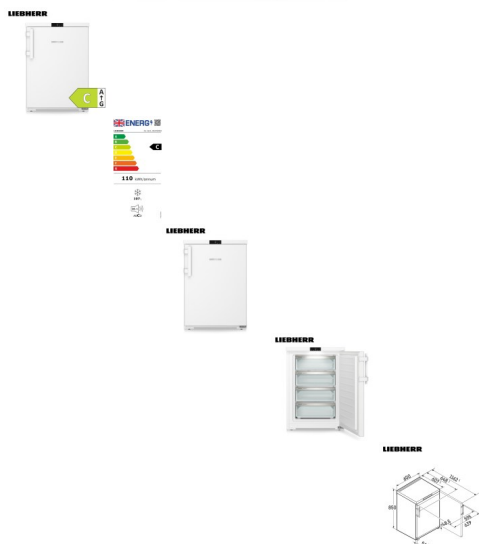

Liebherr 60cm Wide SmartFrost Freezer (Garage Safe) (FCi1624)

LIEBHERR

Very efficient 60cm Wide freezer with four solid drawers, smart frost technology reduces ice build up, meaning less frequent defrosting.

Rating: Not Rated Yet

Price

Tooby's Price £489.99

[Ask a question about this product](#)

Manufacturer [Liebherr](#)

Description

- C Energy efficiency*

- Smart frost - reduces ice build up
- Height 85 cm
- Width 60 cm
- Depth 61 cm (Excluding handle)*
- Depth 65 cm (Including the handle)*
- Freezer Capacity 107 Litre
- 4 transparent freezer drawers
- Electronic temperature control
- Garage safe, suitable for low ambient temperature use (i.e. unheated room)
- LED interior light

* For optimal energy efficiency, the supplied spacers should be fitted to the rear of the appliance, this increases the overall depth by approx 35 mm