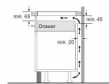

NEFF N30 13 Amp - 4 Zone Induction Hob (T36CA50X1U)

This entry level induction hob from NEFF is a great choice if you are replacing a gas hob, it can run off a standard 13 amp socket and does not require a dedicated cooker circuit. It uses a clever system of power-sharing and quickly switches the power between the cooking zones. If you are using more than one cooking zone, then you will see that it takes a little longer for them to get to temperature compared with a hard-wired 'full power' induction hob.

Rating: Not Rated Yet

Price

Tooby's Price £350.00

[Ask a question about this product](#)

Manufacturer [NEFF](#)