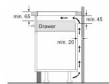

NEFF N30 13 Amp - 4 Zone Induction Hob (T36CA50X1U)

Measurements in mm

This entry level induction hob from NEFF is a great choice if you are replacing a gas hob, it can run off a standard 13 amp socket and does not require a dedicated cooker circuit. It uses a clever system of power-sharing and quickly switches the power between the cooking zones. If you are using more than one cooking zone, then you will see that it takes a little longer for them to get to temperature compared with a hard-wired 'full power' induction hob.

Rating: Not Rated Yet

Price

Tooby's Price £349.00

[Ask a question about this product](#)

Manufacturer [NEFF](#)

Description

- 4 Zone Induction Hob
 - 13 Amp Plug connection
 - Touch control
 - Boost setting for one zones (Back left)
 - Variable 9 stage power settings
 - Digital display of cooking levels
 - Residual heat indicators
 - Automatic pan recognition
 - Control panel lock
-
- 2 x 18 cm Zones 1.8KW (1 - Zone 3.1 kW on boost)
 - 2 x 14.4 cm Zones 1.4kW
-
- Sold as an agent of Euronics Ltd