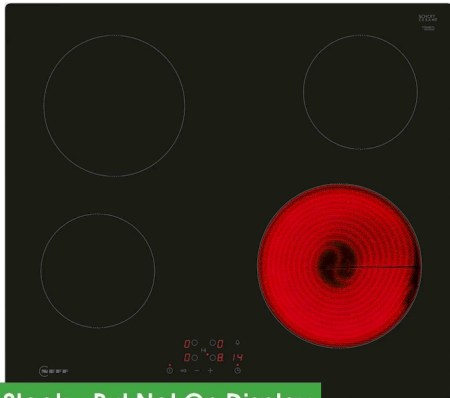

NEFF N50 4 Zone Touch Control Ceramic Hob (T16NBE1L)

In Stock - But Not On Display

Bosch_PKE611CA1E.png

A step up from your regular ceramic hob, this NEFF has three sizes of zones and touch controls with 17 different power levels

Rating: Not Rated Yet

Price

Tooby's Price £270.00

[Ask a question about this product](#)

Manufacturer [NEFF](#)

Description

- 4 Zone Ceramic Hob

All Hobs: NEFF N50 4 Zone Touch Control Ceramic Hob (T16NBE1L)

1 x 21 cm 2.2KW
1 x 18 cm 2KW
2 x 14.5 cm 1.2KW Zones

- Touch controls
 - Frameless Design
 - Hob Hot indicator for each zone
 - Countdown timer function
-
- Hard-wired
 - Dimensions (mm): 45(h) x 592(w) x 522(d)