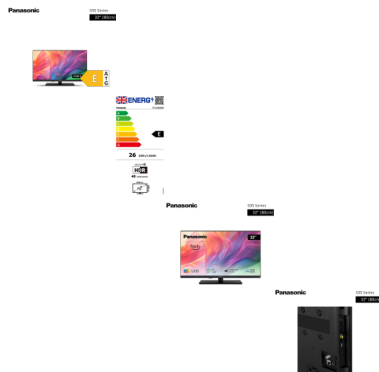

Panasonic 32" Full HD - Smart Television (TV-32S55AEY)

Panasonic

S55 Series

32" (80cm)

Panasonic smartest 32" featuring the fire operating system offering a wide range of apps and services.

Rating: Not Rated Yet

Price

Tooby's Price £200.00

[Ask a question about this product](#)

Manufacturer [Panasonic](#)

Description

- Full Ready Resolution (1920 x 1080)
- 50hz Native screen refresh rate
- Freeview HD Tuner
- 'Fire' smart TV platform (requires an Amazon account)

- 2 HDMI Ports (1 left-hand side, 1 Rear facing)
- Ethernet socket (rear facing) and Wi-Fi built in

- 1 USB Ports (left-hand side)
- Coaxial digital audio output (Rear facing)
- Aerial input (Rear facing)
- 3.5mm Analogue AV input (Side facing)
- Compatible with VESA wall mount brackets - 75w x 75h spacings
- Detachable Fig8 Mains input (right-hand side)
- Dimensions (mm) - 728(W) x 185(D) x 475(H) mm – including the foot
- Dimensions - 728(W) x 76(D) x 431(H) mm – excluding the foot
- Footprint of the TV, 385(w) x185(d)