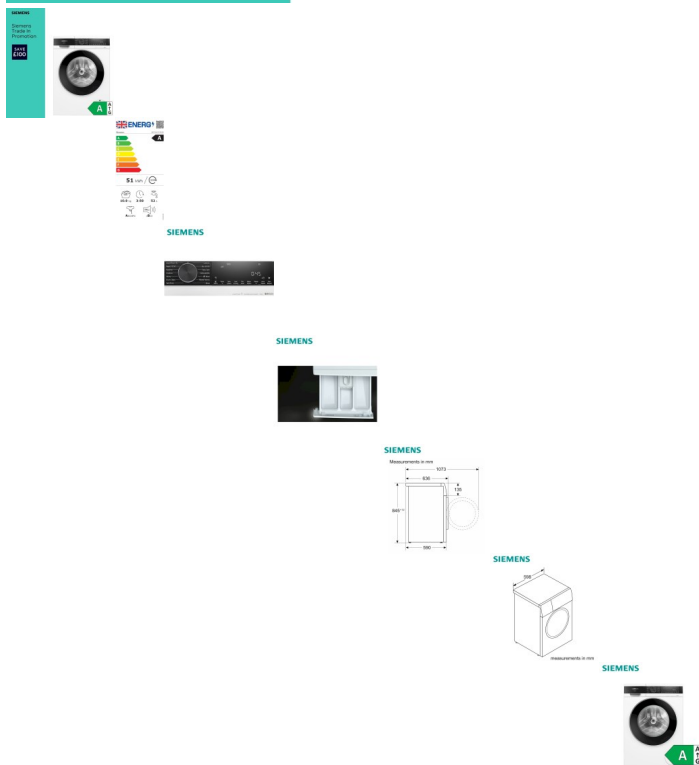

Siemens IQ500 10kg 1600 Washing Machine (White) (WG56G2Z4GB)

SIEMENS

Siemens
Trade In
Promotion

**SAVE
£100**

Step up to a bigger load with the Siemens washing machine featuring the latest drum design and best in class A energy rating when you use the Eco cycle, this 10kg well-made machine from Siemens offers 1600 spin speed.

Rating: Not Rated Yet

Price

Tooby's Price £750.00

[Ask a question about this product](#)

Manufacturer [Siemens](#)

Description

- 1600 spin
- 10 kg max load
- iQdrive: Brushless Motor
- Anti-Vibration Side Panels
- Wave Drum (Extra gentle on your clothes)
- Speed perfect option
- Touch button controls
- Large LED display
- Dimensions (H x W): 84.8 cm x 59.8 cm
- Appliance depth: 59.0 cm