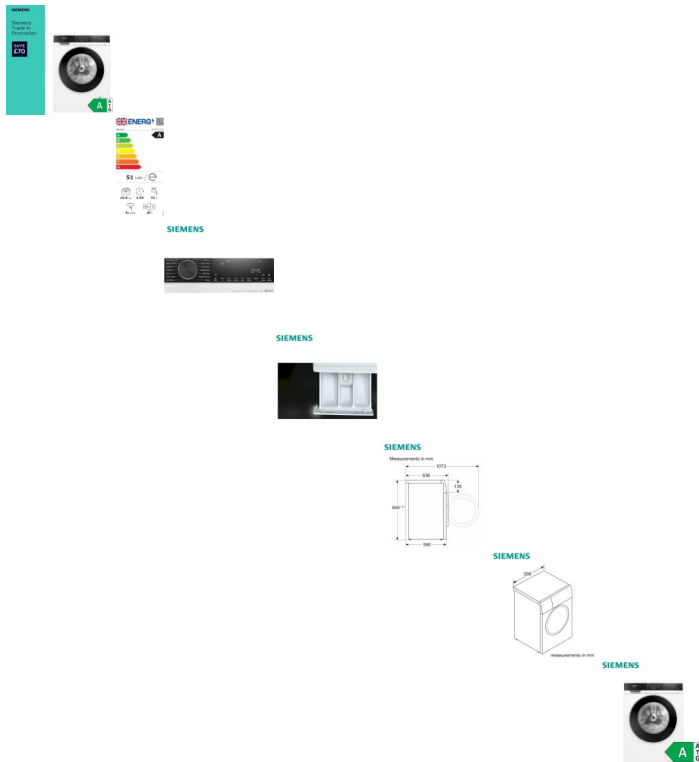

Siemens IQ500 10kg 1600 Washing Machine (White) (WG56G2Z4GB)

SIEMENS

Siemens
Trade In
Promotion

**SAVE
£70**

Step up to a bigger load with the Siemens washing machine featuring the latest drum design and best in class A energy rating when you use the Eco cycle, this 10kg well-made machine from Siemens offers 1600 spin speed.

Rating: Not Rated Yet

Price

Tooby's Price £730.00

[Ask a question about this product](#)

Manufacturer [Siemens](#)

Description

- 1600 spin
- 10 kg max load
- iQdrive: Brushless Motor
- Anti-Vibration Side Panels
- Wave Drum (Extra gentle on your clothes)
- Speed perfect option
- Touch button controls
- Large LED display
- Dimensions (H x W): 84.8 cm x 59.8 cm
- Appliance depth: 59.0 cm