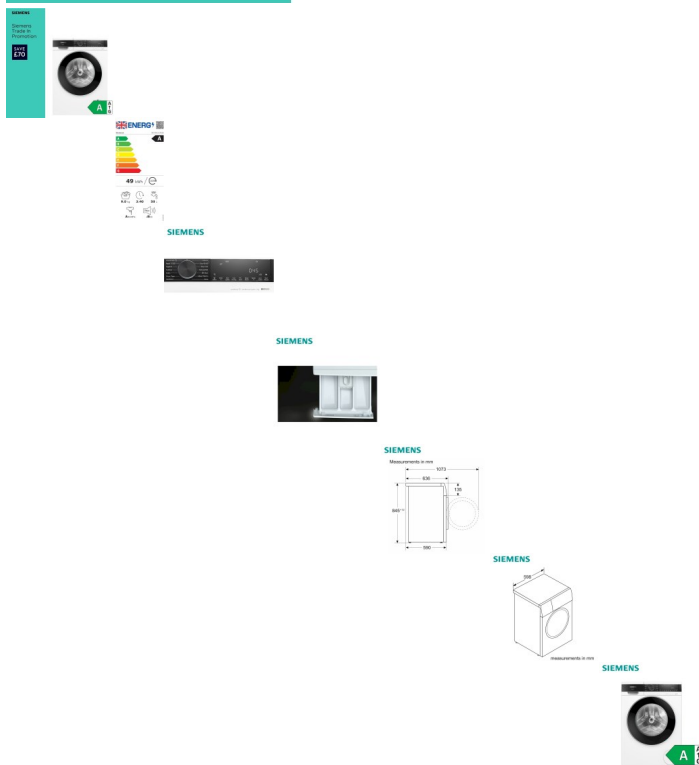

## Siemens IQ500 9kg 1600 Washing Machine (White) (WG46G2Z4GB)

**SIEMENS**

Siemens  
Trade In  
Promotion

**SAVE  
£70**

Featuring the latest drum design and best in class A energy rating when you use the Eco cycle, this 9kg well-made machine from Siemens offers 1600 spin speed.

Rating: Not Rated Yet

**Price**

Tooby's Price £700.00

[Ask a question about this product](#)

Manufacturer [Siemens](#)

Description

- 1600 spin
- 9 kg max load
- iQdrive: Brushless Motor
- Anti-Vibration Side Panels
- Wave Drum (Extra gentle on your clothes)
- Speed perfect option
- Touch button controls
- Large LED display
- Dimensions (H x W): 84.8 cm x 59.8 cm
- Appliance depth: 59.0 cm