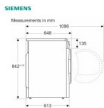

Siemens IQ500 9KG Condenser Dryer with Heat Pump (WQ45G203GB)

SIEMENS

SIEMENS

SIEMENS

SIEMENS

SIEMENS

SIEMENS

SIEMENS

Energy efficient tumble dryer from Siemens using a heat pump instead of a conventional element, drying times will be longer, but your energy use will be lowered.

Rating: Not Rated Yet

Price

Tooby's Price £750.00