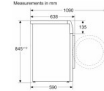

Siemens IQ700 10kg 1600 i-Dos Washing Machine (Silver) (WG56B2A3GB)

SIEMENS

SIEMENS

SIEMENS

SIEMENS

SIEMENS

SIEMENS

SIEMENS

SIEMENS

The most economical washing machine ever from Siemens, offering a 30% improvement in energy use compared with the best in class A energy machines when you use the Eco cycle. It is also very frugal with the liquid detergent as it features a tank that you fill up, and it only dispenses the correct amount based on the load size and program you have chosen. This well-made machine from Siemens offers a strong 1600 spin speed. It also features a second pump that helps to distribute the water more quickly, and by taking advantage of this it does a 5kg load in just 59 minutes.

Rating: Not Rated Yet