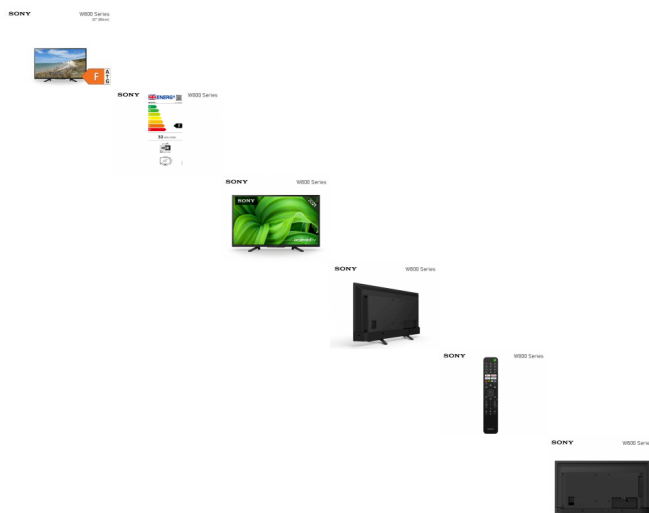

Sony 32" HD Ready - Android Smart Television (KD32W800P1U)

SONY

W800 Series
32" (80cm)

With a nice bright picture, this Sony is its first 32" TV to feature the Android smart TV platform, this brings you probably the widest range of apps available.

- 3 HDMI Ports (One on the left-hand side and two on the rear, pointing downwards)
 - 3.5 mm Headphone socket (Left-hand side facing left)
 - Ethernet socket (Rear facing down) and Wi-Fi built in
 - 2 USB Ports (One on the Left-hand side facing left and one on the rear facing downwards)
 - Optical Audio Output (Rear facing downwards)
 - Aerial input (Rear facing downwards)
 - Please note, this product does not feature any analogue inputs for connecting legacy products (i.e. VHS video recorder or Scart DVD player)
 - Compatible with VESA wall mount brackets - 100w x 200h spacings
-
- Direct (Fig8) Mains input
 - Dimensions (mm) - 733(W) x 189(D) x 468(H) mm – including the feet
 - Dimensions - 733(W) x 78(D) x 442(H) mm – excluding the feet
 - Footprint of the TV, 450(w) x190(d)