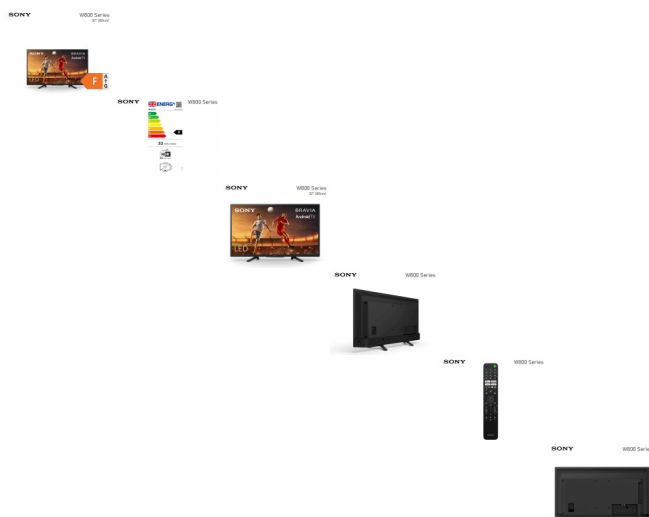

## Sony 32" HD Ready - Android Smart Television (KD32W800P1U)

**SONY**

W800 Series  
32" (80cm)

With a nice bright picture, this Sony is its first 32" TV to feature the Android smart TV platform, this brings you probably the widest range of apps available.

### Description

- HD Ready (1366x768)

- Freeview HD with Freeview internet catch up services
- Google Android smart TV platform
  
- 3 HDMI Ports (One on the left-hand side and two on the rear, pointing downwards)
- 3.5 mm Headphone socket (Left-hand side facing left)
- Ethernet socket (Rear facing down) and Wi-Fi built in
- 2 USB Ports (One on the Left-hand side facing left and one on the rear facing downwards)
- Optical Audio Output (Rear facing downwards)
- Aerial input (Rear facing downwards)
- Please note, this product does not feature any analogue inputs for connecting legacy products (i.e. VHS video recorder or Scart DVD player)
- Compatible with VESA wall mount brackets - 100w x 200h spacings
  
- Direct (Fig8) Mains input
- Dimensions (mm) - 733(W) x 189(D) x 468(H) mm – including the feet
- Dimensions - 733(W) x 78(D) x 442(H) mm – excluding the feet
- Footprint of the TV, 450(w) x190(d)