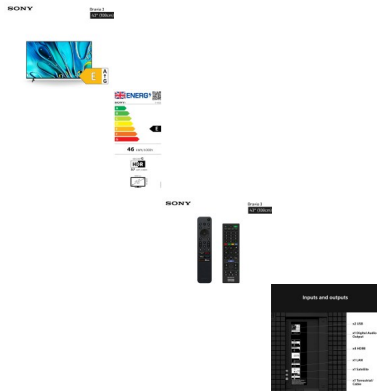

Sony 43" Bravia 3 - 4K - Google Smart Television (K43S38BP.UKA)

SONY

Bravia 3

43" (108cm)

Sony's latest 43" Model in the 2025/26 range, It's the companies smallest TV to feature the X1 picture processor once only found on its larger screen models. With the Google smart TV system on board, you are assured of the widest range of apps, both now and in the future.

- 4 HDMI Ports (left-hand side pointing left)

- Ethernet socket (Left-hand side) and Wi-Fi built in
- 2 USB Ports (Left-hand side, facing left)
- Optical Audio Output (Left-hand side, facing left)
- Aerial input (Left-hand side, facing left)
- Compatible with VESA wall mount brackets - 200w x 200h spacings
- Direct (Fig8) Mains input (Rear facing)

- Dimensions (mm) - 964(W) x 266(D) x 629(H) mm – including the feet
- Dimensions - 964(W) x 69(D) x 563(H) mm – excluding the feet
- Footprint of the TV, 720(w) x266(d)

Please note, this product does not feature any analogue inputs for connecting legacy products (i.e. VHS video recorder or Scart DVD player)