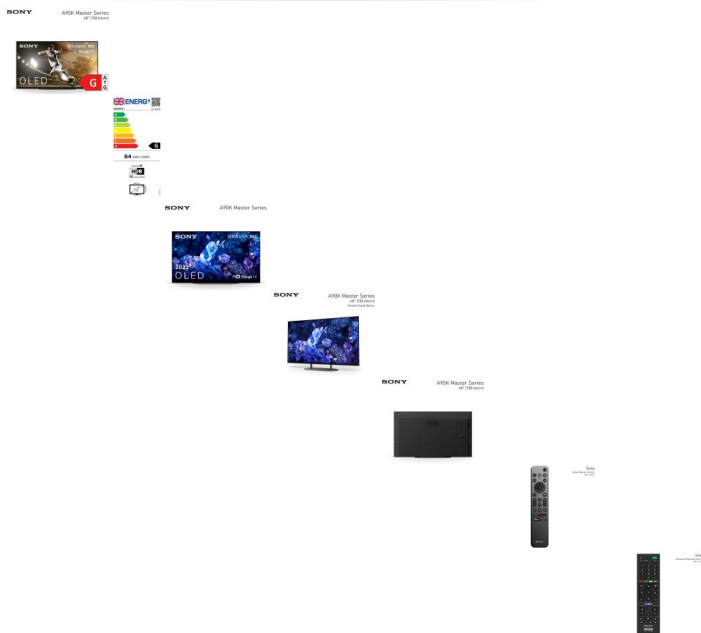

Sony 48" A90K 4K - Master Series OLED Television - XR Processor (XR48A90KU)

SONY

A90K Master Series
48" (138.64cm)

48" OLED TV with the brilliant XR picture processor, it brings extra detail and depth to the picture. Once again, the sound has not been forgotten and features the sound from screen acoustic surface tech.

Rating: Not Rated Yet

Price

Tooby's Price £1,499.00

[Ask a question about this product](#)

Manufacturer [Sony](#)

Description

- 48" OLED 4K Television
 - Acoustic surface Audio In screen audio system
 - Master series using the Cognitive processor XR
 - Supported High Dynamic Range formats (HDR, HLG, Dolby Vision)
 - Android TV and YouView catch up TV guide.
 - 4 HDMI sockets (1 Located on the side and 3 on the bottom)
 - 2 USB sockets on the side and 1 on the bottom.
 - LAN Port (bottom)
 - Analogue Composite input (Side)
 - Coaxial Aerial socket
 - 2 x F type Satellite connections
 - Supplied with two remote controls, one premium with voice control and one standard infrared for day to day Live TV viewing
 - Wall mountable using a VESA mounting with fixings at 300x300mm
 - Dimensions with pedestal in the low position (mm): W1070 H629 D225
 - Dimensions with pedestal in the high position (Sound bar / console mode) (mm): W1070 H697 D225
 - Dimensions of the TV if wall mounted (mm): W1070 H D59
 - Hard-wired mains power lead
-
- Smart functions require a wired or wireless internet connection of at least 3mbps