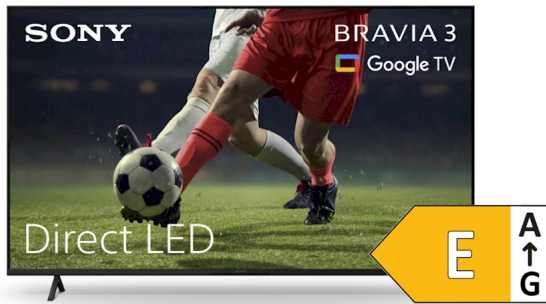

Sony 50" Bravia 3 - 4K - Google Smart Television (K50S38B.UKA 50)

SONY

Bravia 3

50" (126CM)

Sony's 50" Model in the 2025/26 range, it features the X1 picture processor once only found on its larger screen models. With the Google smart TV system on board, you are assured of the widest range of apps, both now and in the future.

- 4 HDMI Ports (left-hand side pointing left)

- Ethernet socket (Left-hand side) and Wi-Fi built in
- 2 USB Ports (Left-hand side, facing left)
- Optical Audio Output (Left-hand side, facing left)
- Aerial input (Left-hand side, facing left)
- Compatible with VESA wall mount brackets - 200w x 200h spacings
- Direct (Fig8) Mains input (Rear facing)