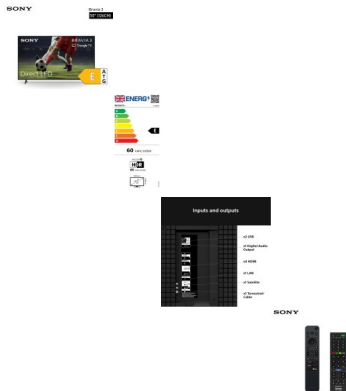

Sony 50" Bravia 3 - 4K - Google Smart Television (K50S38B.UKA 50)

SONY

Bravia 3

50" (126CM)

Sony's 50" Model in the 2025/26 range, it features the X1 picture processor once only found on its larger screen models. With the Google smart TV system on board, you are assured of the widest range of apps, both now and in the future.

Rating: Not Rated Yet

Price

Tooby's Price £499.00

[Ask a question about this product](#)

Manufacturer [Sony](#)

Description

- 4K Resolution (3840 x 2160)
- Freeview HD Tuner
- Google TV smart platform
- X1™ Picture processor

- 4 HDMI Ports (left-hand side pointing left)

- Ethernet socket (Left-hand side) and Wi-Fi built in
- 2 USB Ports (Left-hand side, facing left)
- Optical Audio Output (Left-hand side, facing left)
- Aerial input (Left-hand side, facing left)
- Compatible with VESA wall mount brackets - 200w x 200h spacings
- Direct (Fig8) Mains input (Rear facing)

- Dimensions (mm) - 1119(W) x 267(D) x 714(H) mm – including the feet
- Dimensions - 1119(W) x 70(D) x 649(H) mm – excluding the feet
- Footprint of the TV, 720(w) x267(d)

Please note, this product does not feature any analogue inputs for connecting legacy products (i.e. VHS video recorder or Scart DVD player)