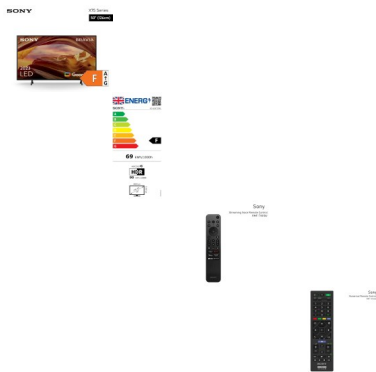

Sony 50" X75 4K - Smart Television - X1 Processor (KD50X75WLPU)

SONY

X75 Series

50" (126cm)

Step up to a Sony with this 50" TV. With the Google smart TV system on board, you are assured of the widest range of apps, both now and in the future.

Rating: Not Rated Yet

Price

Tooby's Price £550.00

[Ask a question about this product](#)

Manufacturer [Sony](#)

Description

- 4K Resolution (3840 x 2160)
- Freeview HD Tuner
- Freesat HD Satellite tuner
- Google TV smart platform
- X1™ Picture processor

- 4 HDMI Ports (left-hand side pointing left)

- Ethernet socket (Left-hand side) and Wi-Fi built in
- 2 USB Ports (Left-hand side, facing left)
- Optical Audio Output (Left-hand side, facing left)
- Aerial input (Left-hand side, facing left)
- Satellite input (Left-hand side, facing left)
- Analogue AV in 3.5 mm Jack (adaptors / leads not supplied)
- Compatible with VESA wall mount brackets - 200w x 200h spacings
- Direct (Fig8) Mains input (Rear facing)

- Dimensions (mm) - 1126(W) x 266(D) x 718(H) mm – including the feet
- Dimensions - 1126(W) x 70(D) x 653(H) mm – excluding the feet
- Footprint of the TV, 720(w) x266(d)

Sold as an agent for Euronics Limited