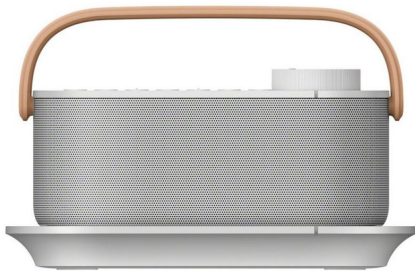

Sony "Handy Speaker" Personal speaker (SRS-LSR200CE7)

SONY

SONY

SONY

SONY

SONY

Rechargeable personal speaker from Sony, if you struggle hearing the TV louder is not always better, let us introduce the "Handy Speaker" from Sony, this rechargeable speaker sits next you and has its own volume control and in most cases operates independently of the TV volume. It also has 'voice zoom' aimed at cleaning up the sound and making speech clearer.

Rating: Not Rated Yet

Price

Tooby's Price £150.00

[Ask a question about this product](#)

Manufacturer [Sony](#)

Description

- Rechargeable operation with up to 16 hours of running time after a 3-hour charge
- Connects via the headphone or the optical output of the TV
- Built in multi brand remote allows you to control the TV from the speaker
- Voice zoom function cleans up speech

- Up to 30 meters range