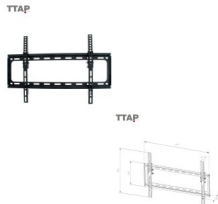

TTAP Flat / Tilt Wall Mount (Max 600X400) (TTD604T1)

TTAP

Low profile, wider TV wall bracket with tilt if required. Suitable for most TV's up to 70" or 35Kg in weight.

Rating: Not Rated Yet

Price

Tooby's Price £34.99

[Ask a question about this product](#)

Manufacturer [TTAP](#)

Description

- Perfect for extra large TV's and monitors
- Low profile design
- Tilts up to 10°
- Built in security locking screws
- Fits VESA sizes from 200 x 200 to 600 x 400
- All fixings included