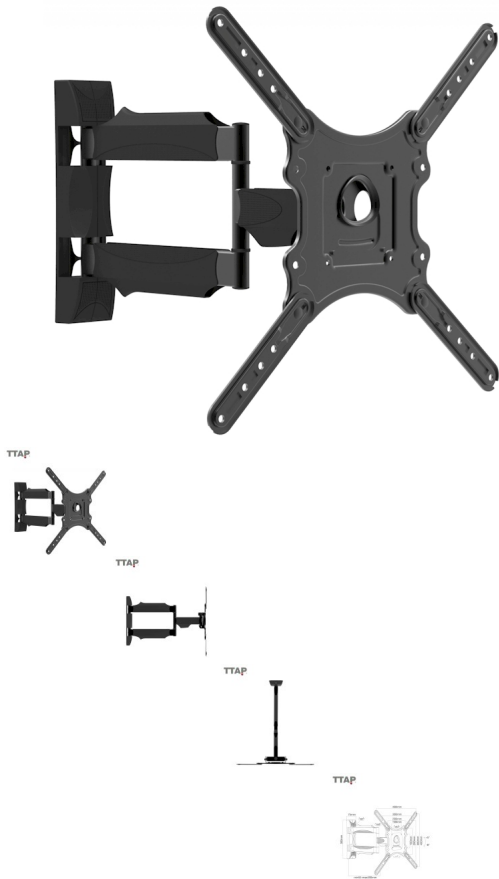

TTAP Full Motion Wall Mount (Max 400X400) (TTD202DAEX)

TTAP

Articulated wall mount with a maximum reach of 50cm when fully extended. Suitable for use with TV's up to 50" or 35Kg in weight.

Rating: Not Rated Yet

Price

Tooby's Price £44.99

[Ask a question about this product](#)

Manufacturer [TTAP](#)

Description

- Perfect for medium to large TV's and monitors
- Low profile
- Tilts from -8° to 5°
- Swivels from -90° to 90°

- Extends from 55mm to 500mm
- Soft touch level correction
- Fits VESA sizes from 100 x 100 to 400 x 400 with extension arms (Included)
- All fixings included