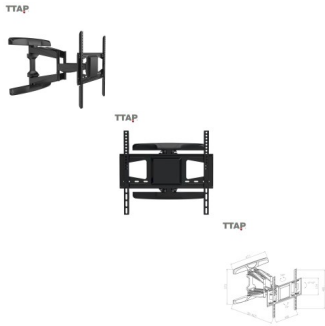

TTAP Full Motion Wall Mount (Max 400X400) (TTD404DA4)

TTAP

Large screen, stable double arm articulated wall mount with a maximum reach of 46cm when fully extended. Suitable for use with TV's up to 65" or 45Kg in weight.

Rating: Not Rated Yet

Price

Tooby's Price £89.99

[Ask a question about this product](#)

Manufacturer [TTAP](#)

Description

- Perfect for large TV's and monitors
- Low profile design
- Built-in security locking screws
- Soft touch level adjustment of -3° to +3°
- Cable management system
- Fits VESA sizes from 200 x 200 to 400 x 400
- All fixings included